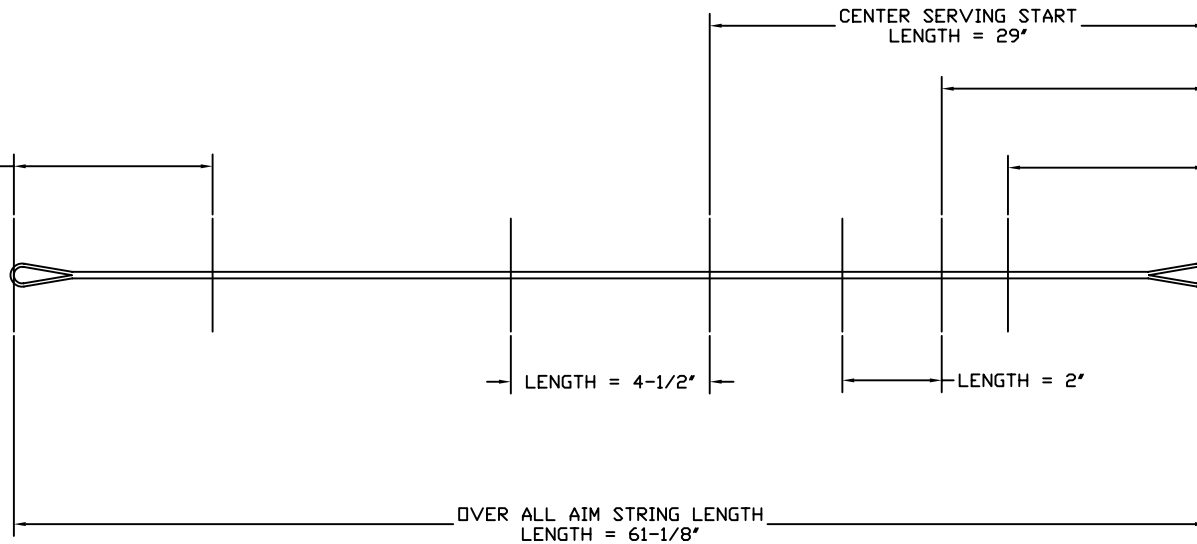

2013 RUSH XT SPECS REV 2 12-01-12

AIM STRING:
 STRAND COUNT = 24
 MAT'L: BCY 452X
 End Serving: BCY 2X

CABLE:
 STRAND COUNT = 24
 MAT'L: BCY 452X
 End Serving: BCY 2X

AIM STRING TOP CAM
 END SERVING
 LENGTH = 19\"

SUPPRESSOR SERVING START
 LENGTH = 24-1/2\"

AIM STRING BOTTOM CAM
 END SERVING
 LENGTH = 19\"

LENGTH = 4-1/2\"

LENGTH = 2\"

STRING AND CABLE COLORS

STANDARD MODEL

STRAND DUAL COLOR: BLACK
 BLACK AND WHITE

SERVING: BLACK