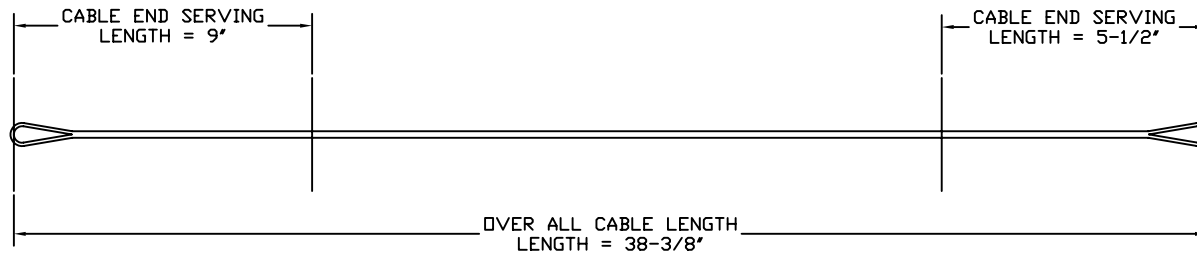

2013 RUSH XT SPECS REV 2 12-01-12

AIM STRING:
 STRAND COUNT = 24
 MAT'L: BCY 452X
 End Serving: BCY 2X

CABLE:
 STRAND COUNT = 24
 MAT'L: BCY 452X
 End Serving: BCY 2X

AIM STRING TOP CAM
 END SERVING
 LENGTH = 19\"

SUPPRESSOR SERVING START
 LENGTH = 24-1/2\"

AIM STRING BOTTOM CAM
 END SERVING
 LENGTH = 19\"

LENGTH = 4-1/2\"

LENGTH = 2\"

STRING AND CABLE COLORS

STANDARD MODEL

STRAND DUAL COLOR: BLACK
 BLACK AND WHITE

SERVING: BLACK