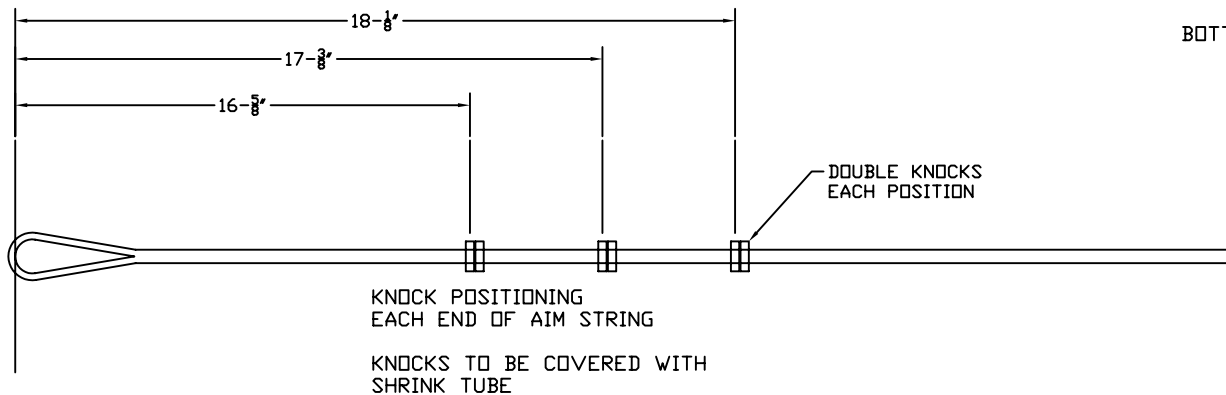

2013 RUSH XT SPECS REV 2 12-01-12

AIM STRING:
 STRAND COUNT = 24
 MAT'L: BCY 452X
 End Serving: BCY 2X

CABLE:
 STRAND COUNT = 24
 MAT'L: BCY 452X
 End Serving: BCY 2X

AIM STRING TOP CAM
 END SERVING
 LENGTH = 19\"

SUPPRESSOR SERVING START
 LENGTH = 24-1/2\"

AIM STRING BOTTOM CAM
 END SERVING
 LENGTH = 19\"

LENGTH = 4-1/2\"

LENGTH = 2\"

STRING AND CABLE COLORS

STANDARD MODEL

STRAND DUAL COLOR: BLACK
 BLACK AND WHITE

SERVING: BLACK