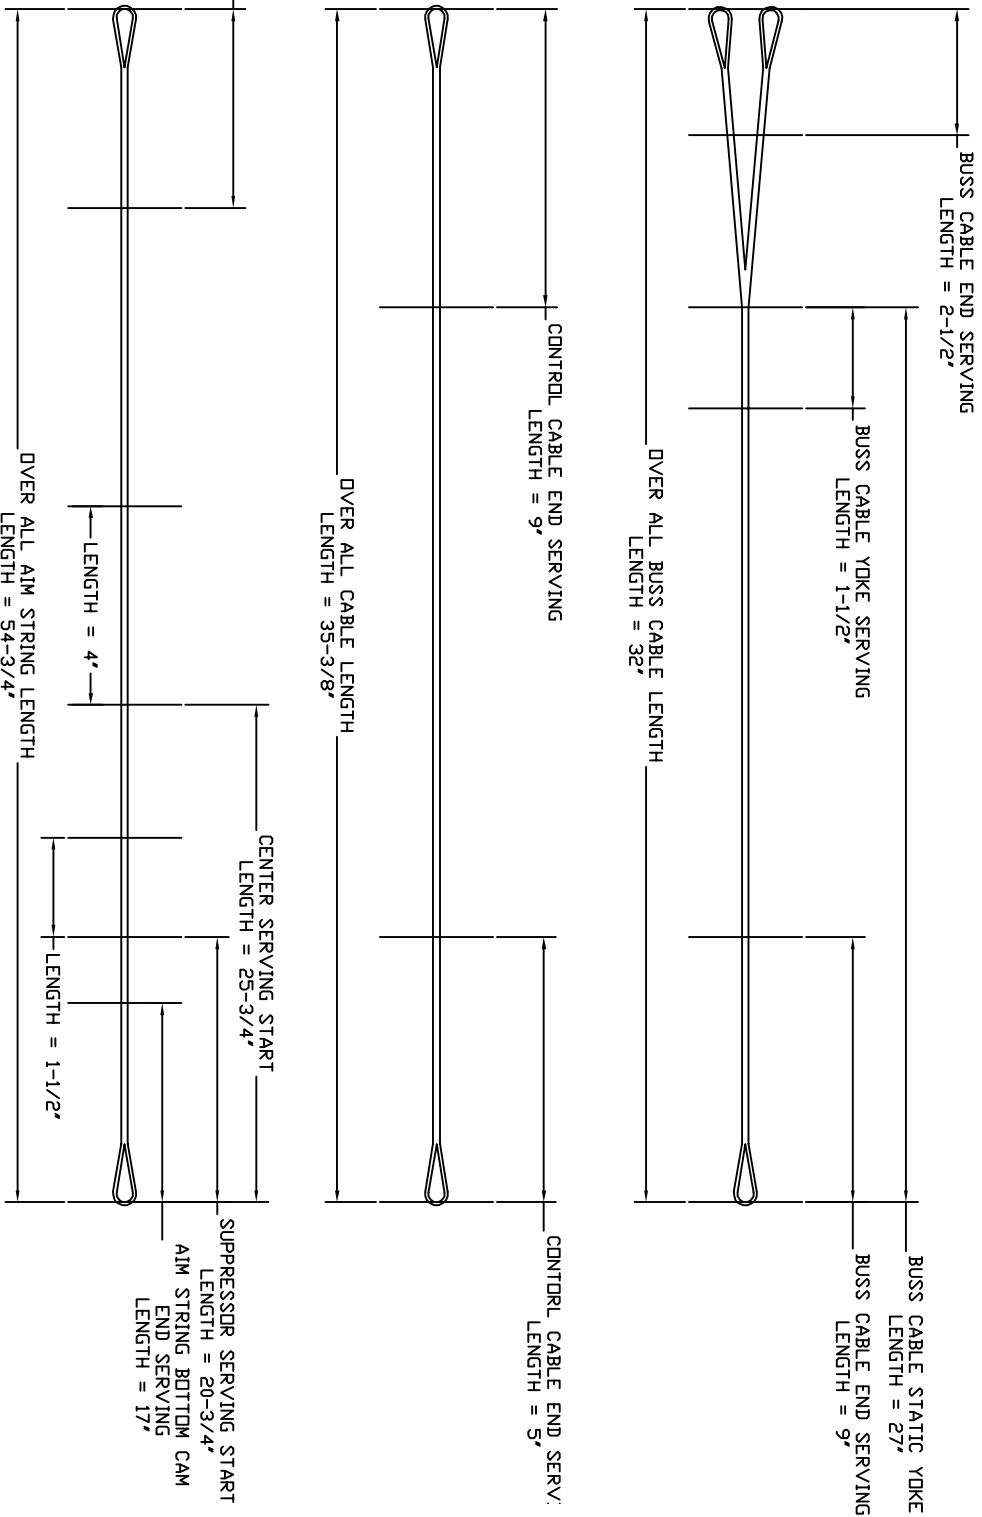

2010 VANQUISH MID DRAW STRING SPECS

AIM STRING:
 STRAND COUNT = 24
 MAT'L: BCY 452X
 End Serving: BCY 3D

BUSS AND CONTROL CABLE:
 STRAND COUNT = 24
 MAT'L: BCY 452X
 End Serving: BCY 3D

STRING AND CABLE COLORS

STANDARD MODEL
 STRAND DUAL COLOR: BLACK
 BLACK / WHITE SPECKLE
 SERVING: BLACK

→
 BOTTOM CAM END