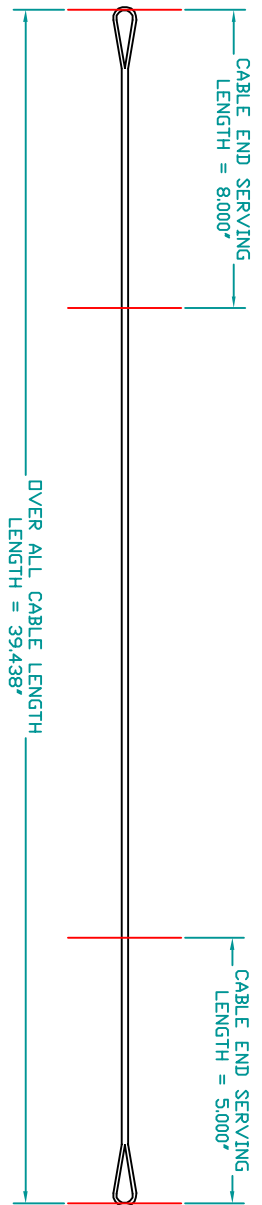

# 2016 FEARCE REV 2 12-1-2015

SUPPRESSOR SERVING START LENGTH = 24.750'

AIM STRING BOTTOM CAM END SERVING LENGTH = 18.625'

AIM STRING:  
 STRAND COUNT = 22  
 MAT'L: BCY X  
 End Serving: BCY Halo 0.014  
 End Serving Dia: .100 +/- 0.003"  
 Center Serving: BCY 62XS  
 Center Serving Dia: .110 +/- 0.003"

CABLE:  
 STRAND COUNT = 22  
 MAT'L: BCY X  
 End Serving: BCY Halo 0.014  
 End Serving Dia: .100 +/- 0.003"

STRING AND CABLE COLORS  
 STANDARD MODEL STRAND DUAL COLOR:  
 SERVING: BLACK