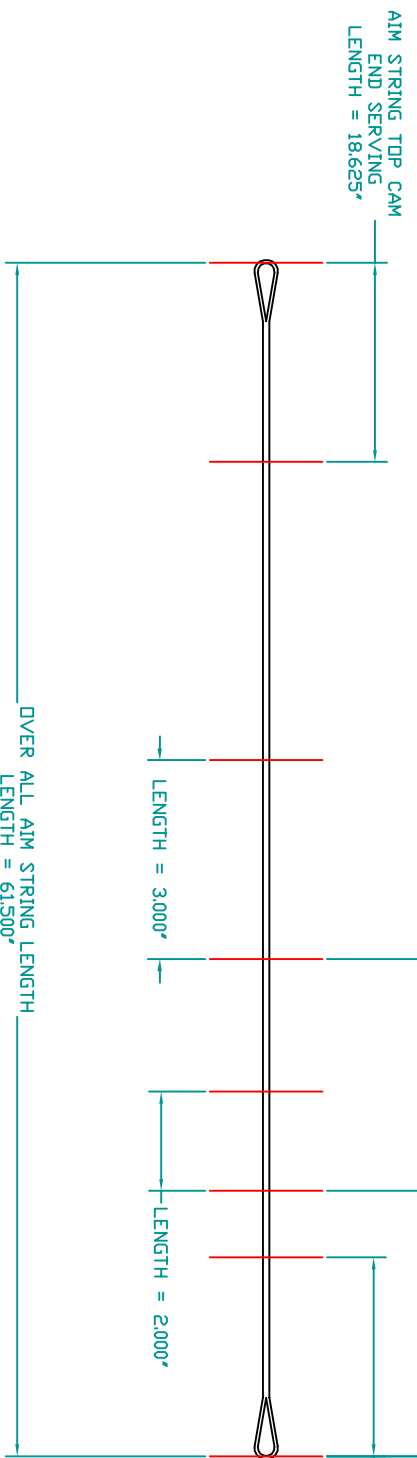

# 2016 FEARCE REV 2 12-1-2015

SUPPRESSOR SERVING START LENGTH = 24.750'

AIM STRING BOTTOM CAM END SERVING LENGTH = 18.625'

AIM STRING:  
 STRAND COUNT = 22  
 MAT'L: BCY X  
 End Serving: BCY Halo 0.014  
 End Serving Dia: .100 +/- 0.003"  
 Center Serving: BCY 62XS  
 Center Serving Dia: .110 +/- 0.003"

CABLE:  
 STRAND COUNT = 22  
 MAT'L: BCY X  
 End Serving: BCY Halo 0.014  
 End Serving Dia: .100 +/- 0.003"

STRING AND CABLE COLORS  
 STANDARD MODEL STRAND DUAL COLOR:  
 SERVING: BLACK