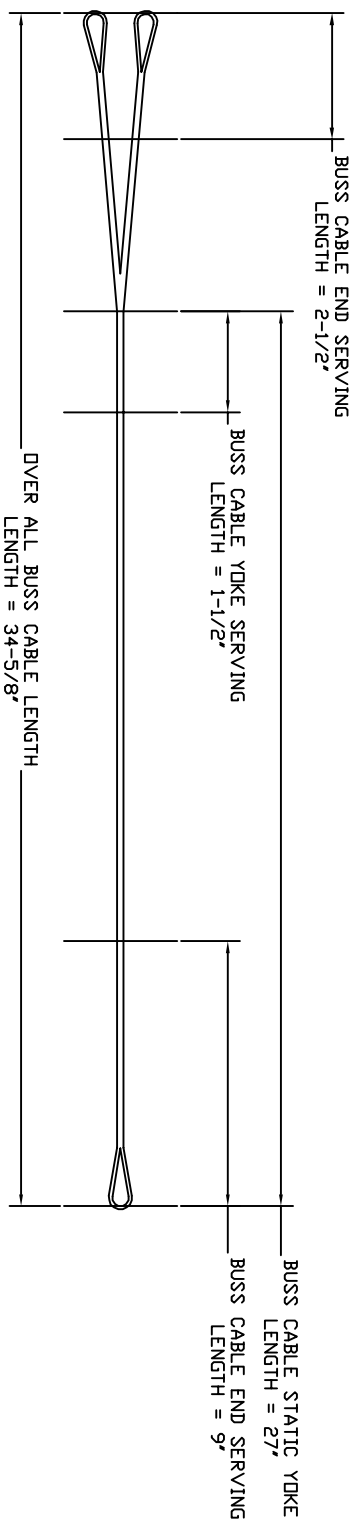

# 2010 INFINITY/SR71/ALLURE SHORT DRAW STRING SPECS

AIM STRING:  
 STRAND COUNT = 24  
 MAT'L: BCY 452X  
 End Serving: BCY 3D

BUSS AND CONTROL CABLE:  
 STRAND COUNT = 24  
 MAT'L: BCY 452X  
 End Serving: BCY 3D

STRING AND CABLE COLORS

STANDARD MODEL  
 STRAND DUAL COLOR: BLACK  
 BLACK/WHITE SPECKLE  
 SERVING: BLACK

→  
 BOTTOM CAM END