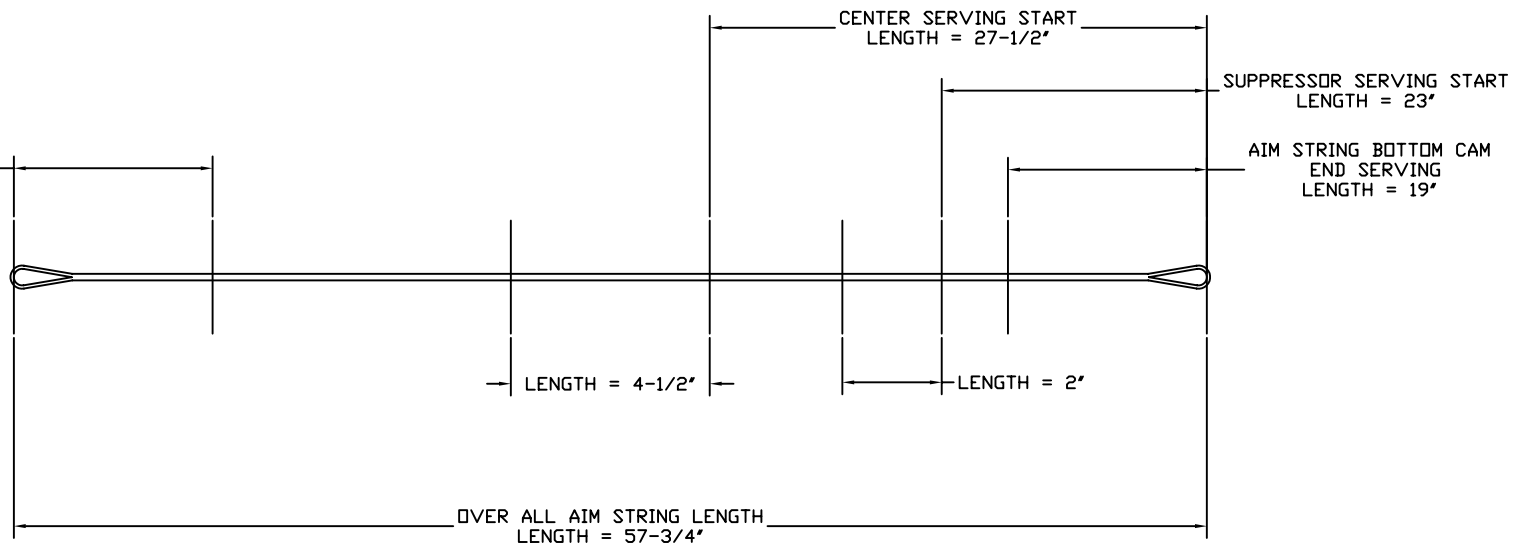

2013 SHD SPECS REV 4 12-01-12

AIM STRING:
 STRAND COUNT = 24
 MAT'L: BCY 452X
 End Serving: BCY 2X

CABLE:
 STRAND COUNT = 24
 MAT'L: BCY 452X
 End Serving: BCY 2X

AIM STRING TOP CAM
 END SERVING
 LENGTH = 19"

→
 BOTTOM CAM END

STRING AND CABLE COLORS

STANDARD MODEL

STRAND DUAL COLOR: BLACK AND WHITE
 SERVING: BLACK

SPECIAL MODEL

STRAND DUAL COLOR: MOUNTAIN BERRY
 BLACK AND WHITE
 SERVING: BLACK