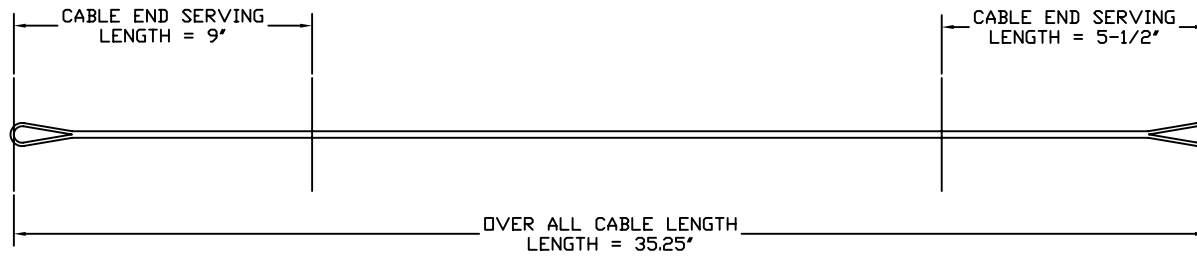

2013 SHD SPECS REV 4 12-01-12

AIM STRING:
 STRAND COUNT = 24
 MAT'L: BCY 452X
 End Serving: BCY 2X

CABLE:
 STRAND COUNT = 24
 MAT'L: BCY 452X
 End Serving: BCY 2X

AIM STRING TOP CAM
 END SERVING
 LENGTH = 19"

→
 BOTTOM CAM END

STRING AND CABLE COLORS

STANDARD MODEL

STRAND DUAL COLOR: BLACK AND WHITE
 SERVING: BLACK

SPECIAL MODEL

STRAND DUAL COLOR: MOUNTAIN BERRY
 BLACK AND WHITE
 SERVING: BLACK